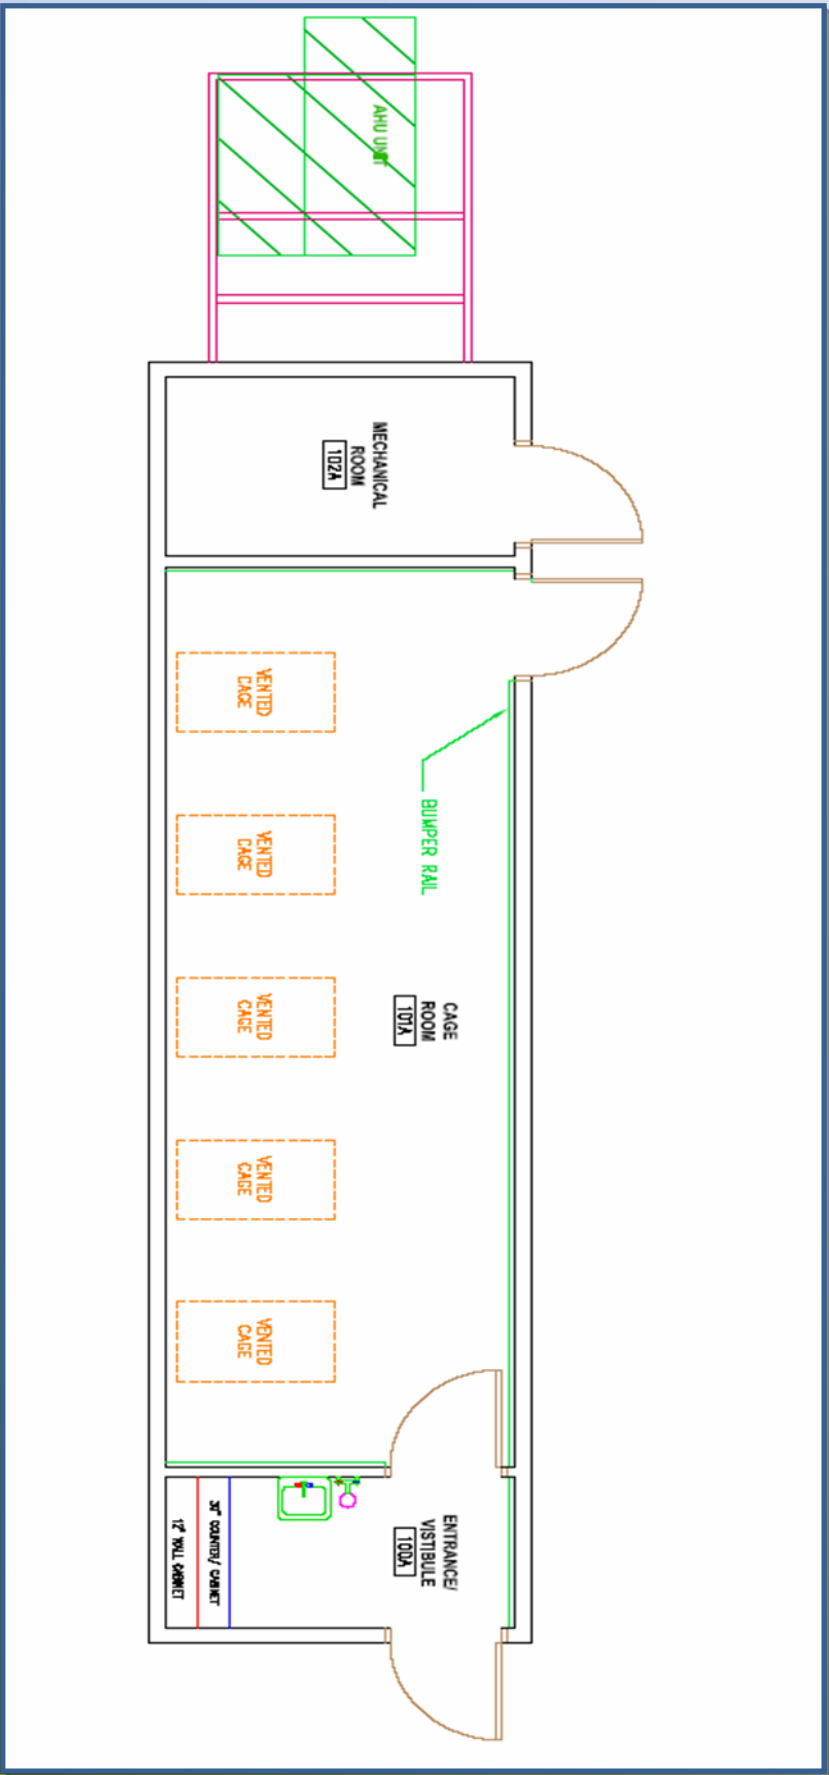

For more information, contact:

Art's Way Scientific, Inc.

PO Box 878

Monona, IA 52159

(886) 808-5609